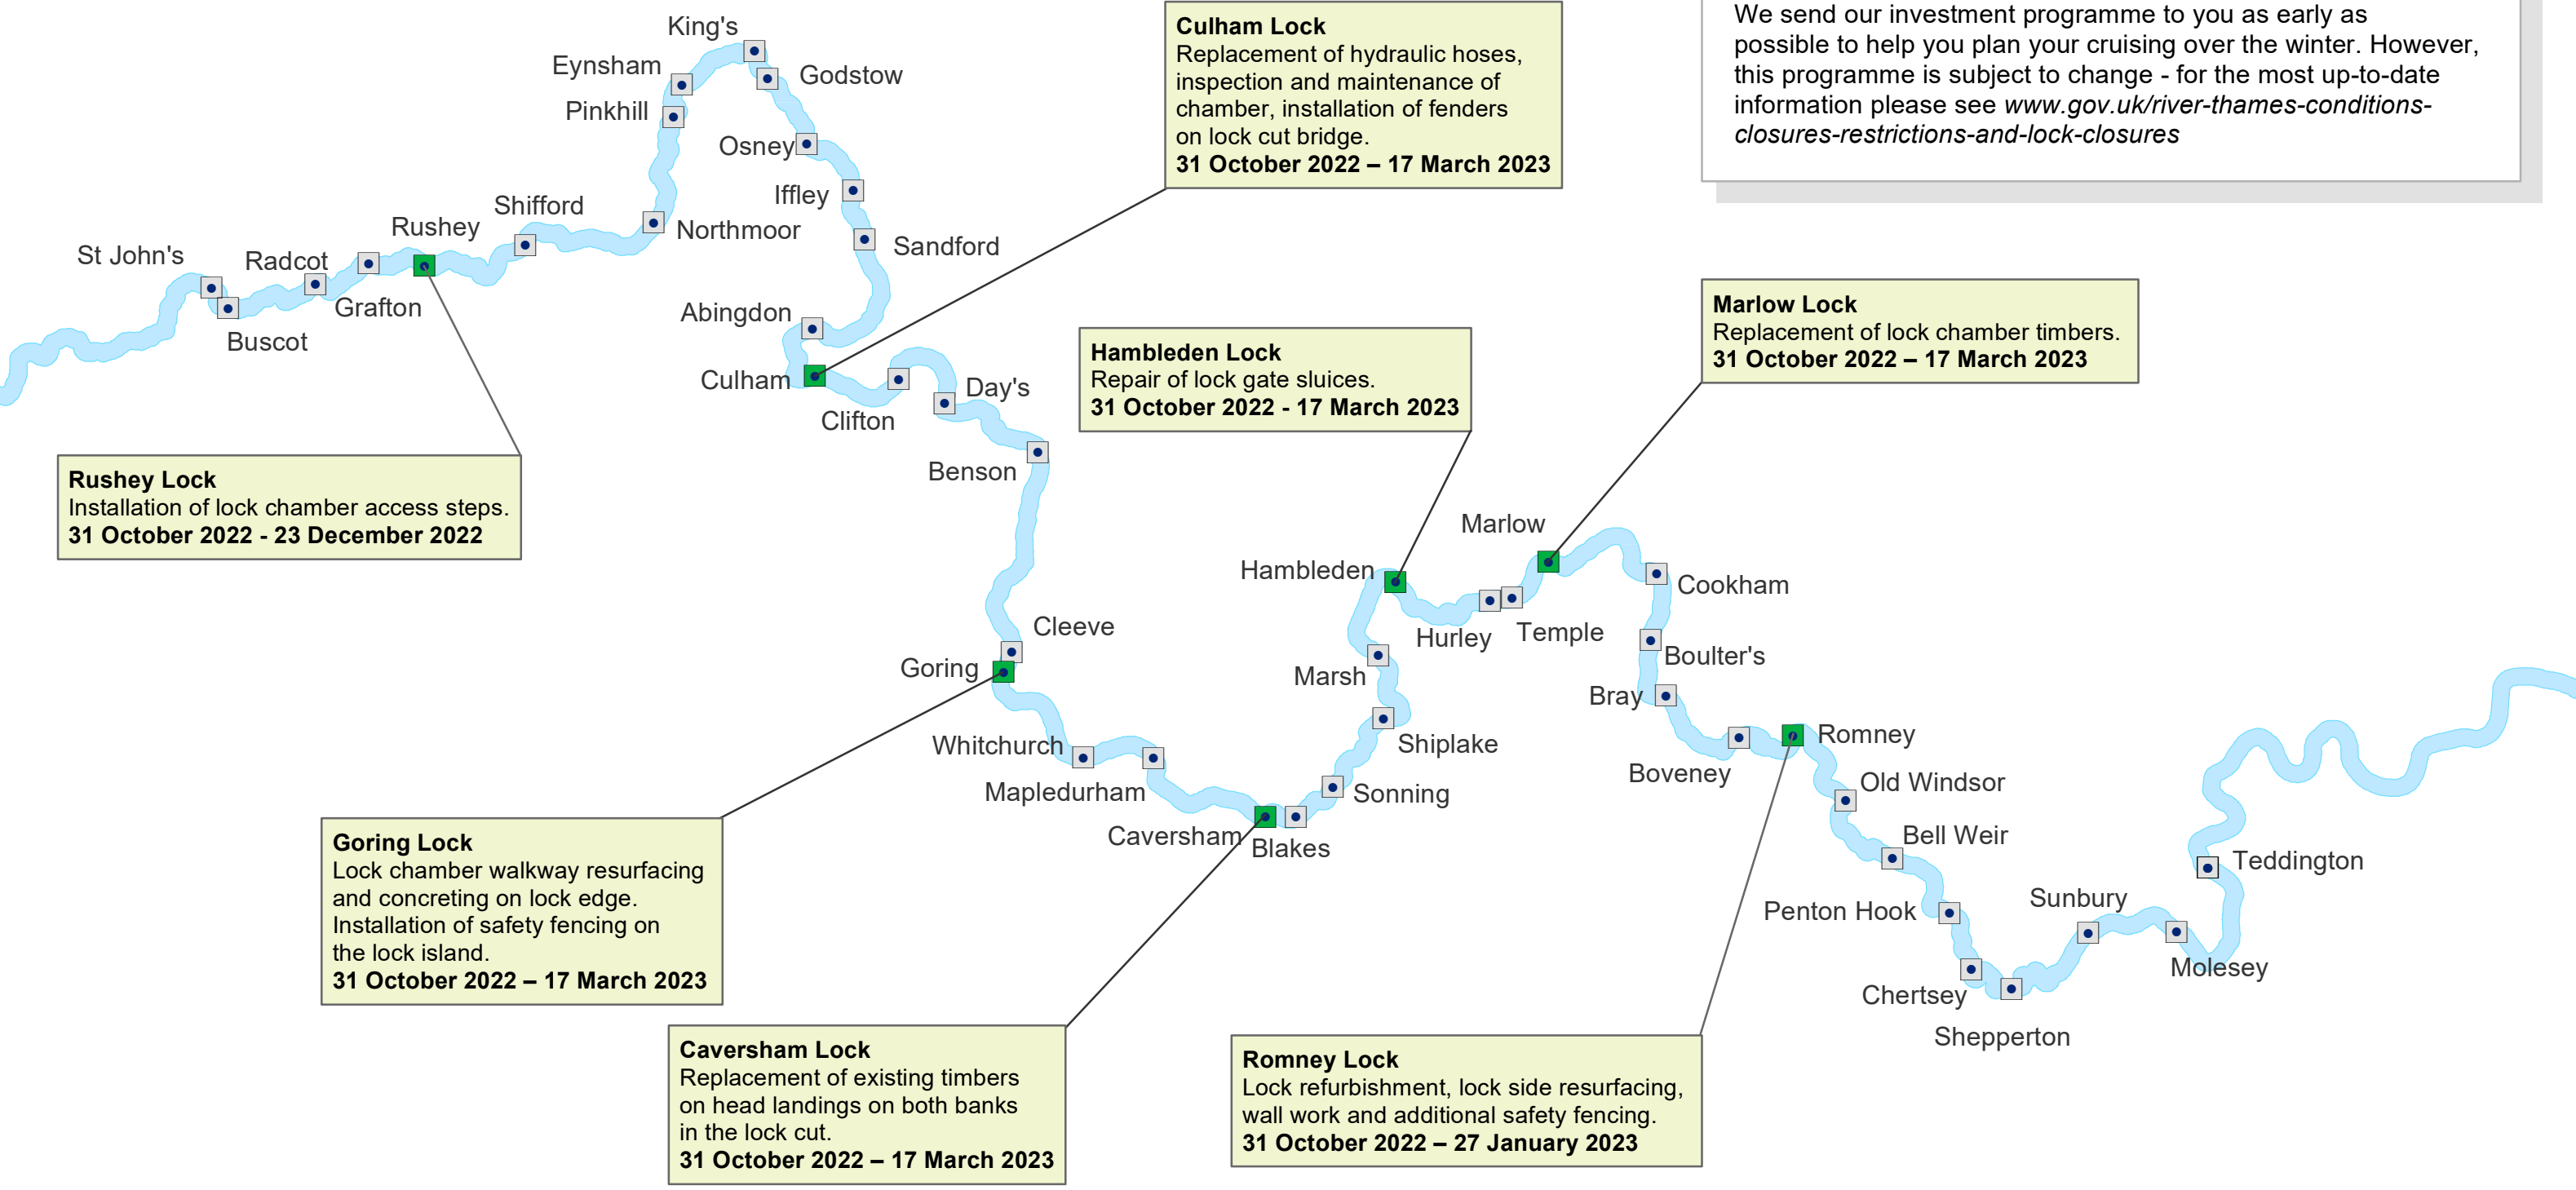

River Thames lock closures

Investment programme October 2022 to March 2023

Issue 1
17 August 2022

The information on this map is accurate at the date of issue. We send our investment programme to you as early as possible to help you plan your cruising over the winter. However, this programme is subject to change - for the most up-to-date information please see www.gov.uk/river-thames-conditions-closures-restrictions-and-lock-closures

- Locks unaffected by the investment programme 2022 to 2023
- Locks with complete closures during dates listed
- River Thames